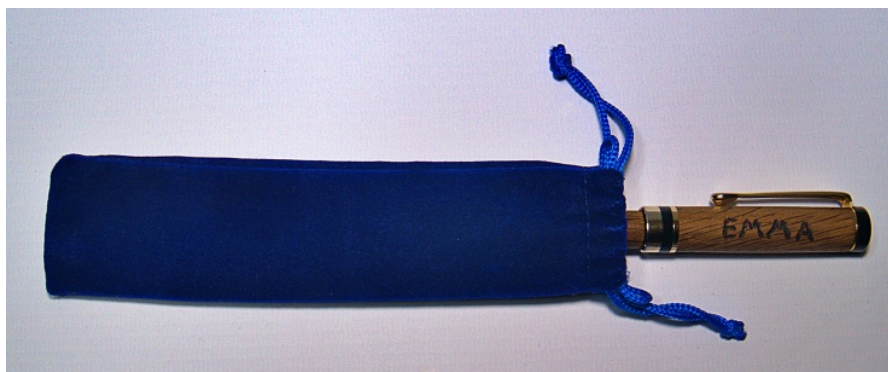

Personalisation:

Personalisation of your products costs £10 for Names. And if you would like larger patterns then a further £10+. For all wooden items excluding Clocks, Thermometers and Barometers, it is advisable to keep to one chosen name, as seen below. The remainder of items you can choose more freely. Please get in touch for more information and to inform us of your decision so we can go through it together.